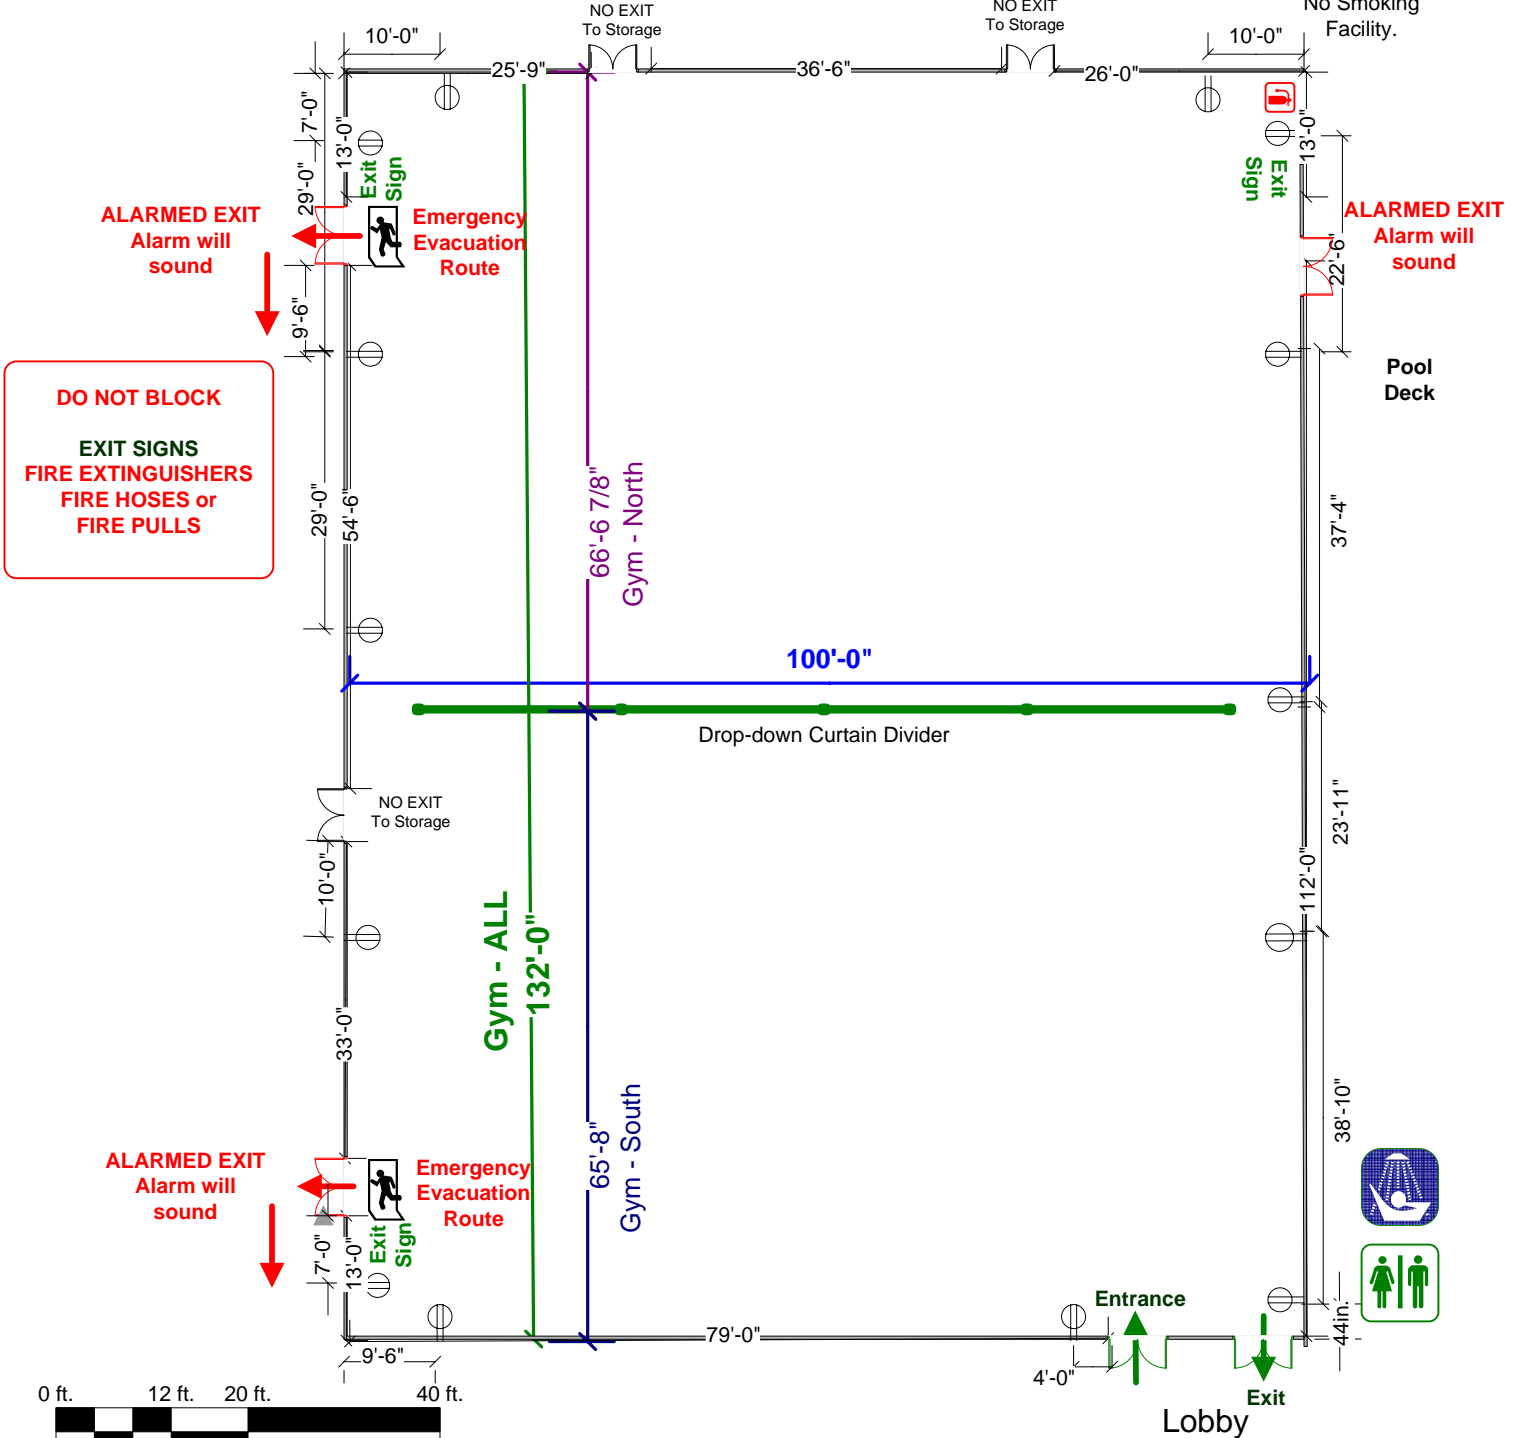

Robert Livermore Community Center

GYM - All

This is a No Smoking Facility.

DO NOT BLOCK
EXIT SIGNS
FIRE EXTINGUISHERS
FIRE HOSES or
FIRE PULLS

ROOM LAYOUT INFORMATION
Occupancy is determined by specific event layout.
LAYOUT: Master (Empty)
DOUBLE High School or SINGLE College Courts
Divisible by drop-down curtain
ROOM DIMENSION: 100' 0" X 132' 0"

AMENITIES * Fees Apply
Full Locker Rooms with Showers
* Game / Shot Clocks
* Timer's Table
* Bleachers
* Floor cover for Theater Style

RENTAL INFORMATION
PERMIT #
EVENT / Renter NAME:
DATE of Event:
Time of ARRIVAL:
Time of Event START:
Time of Event END: